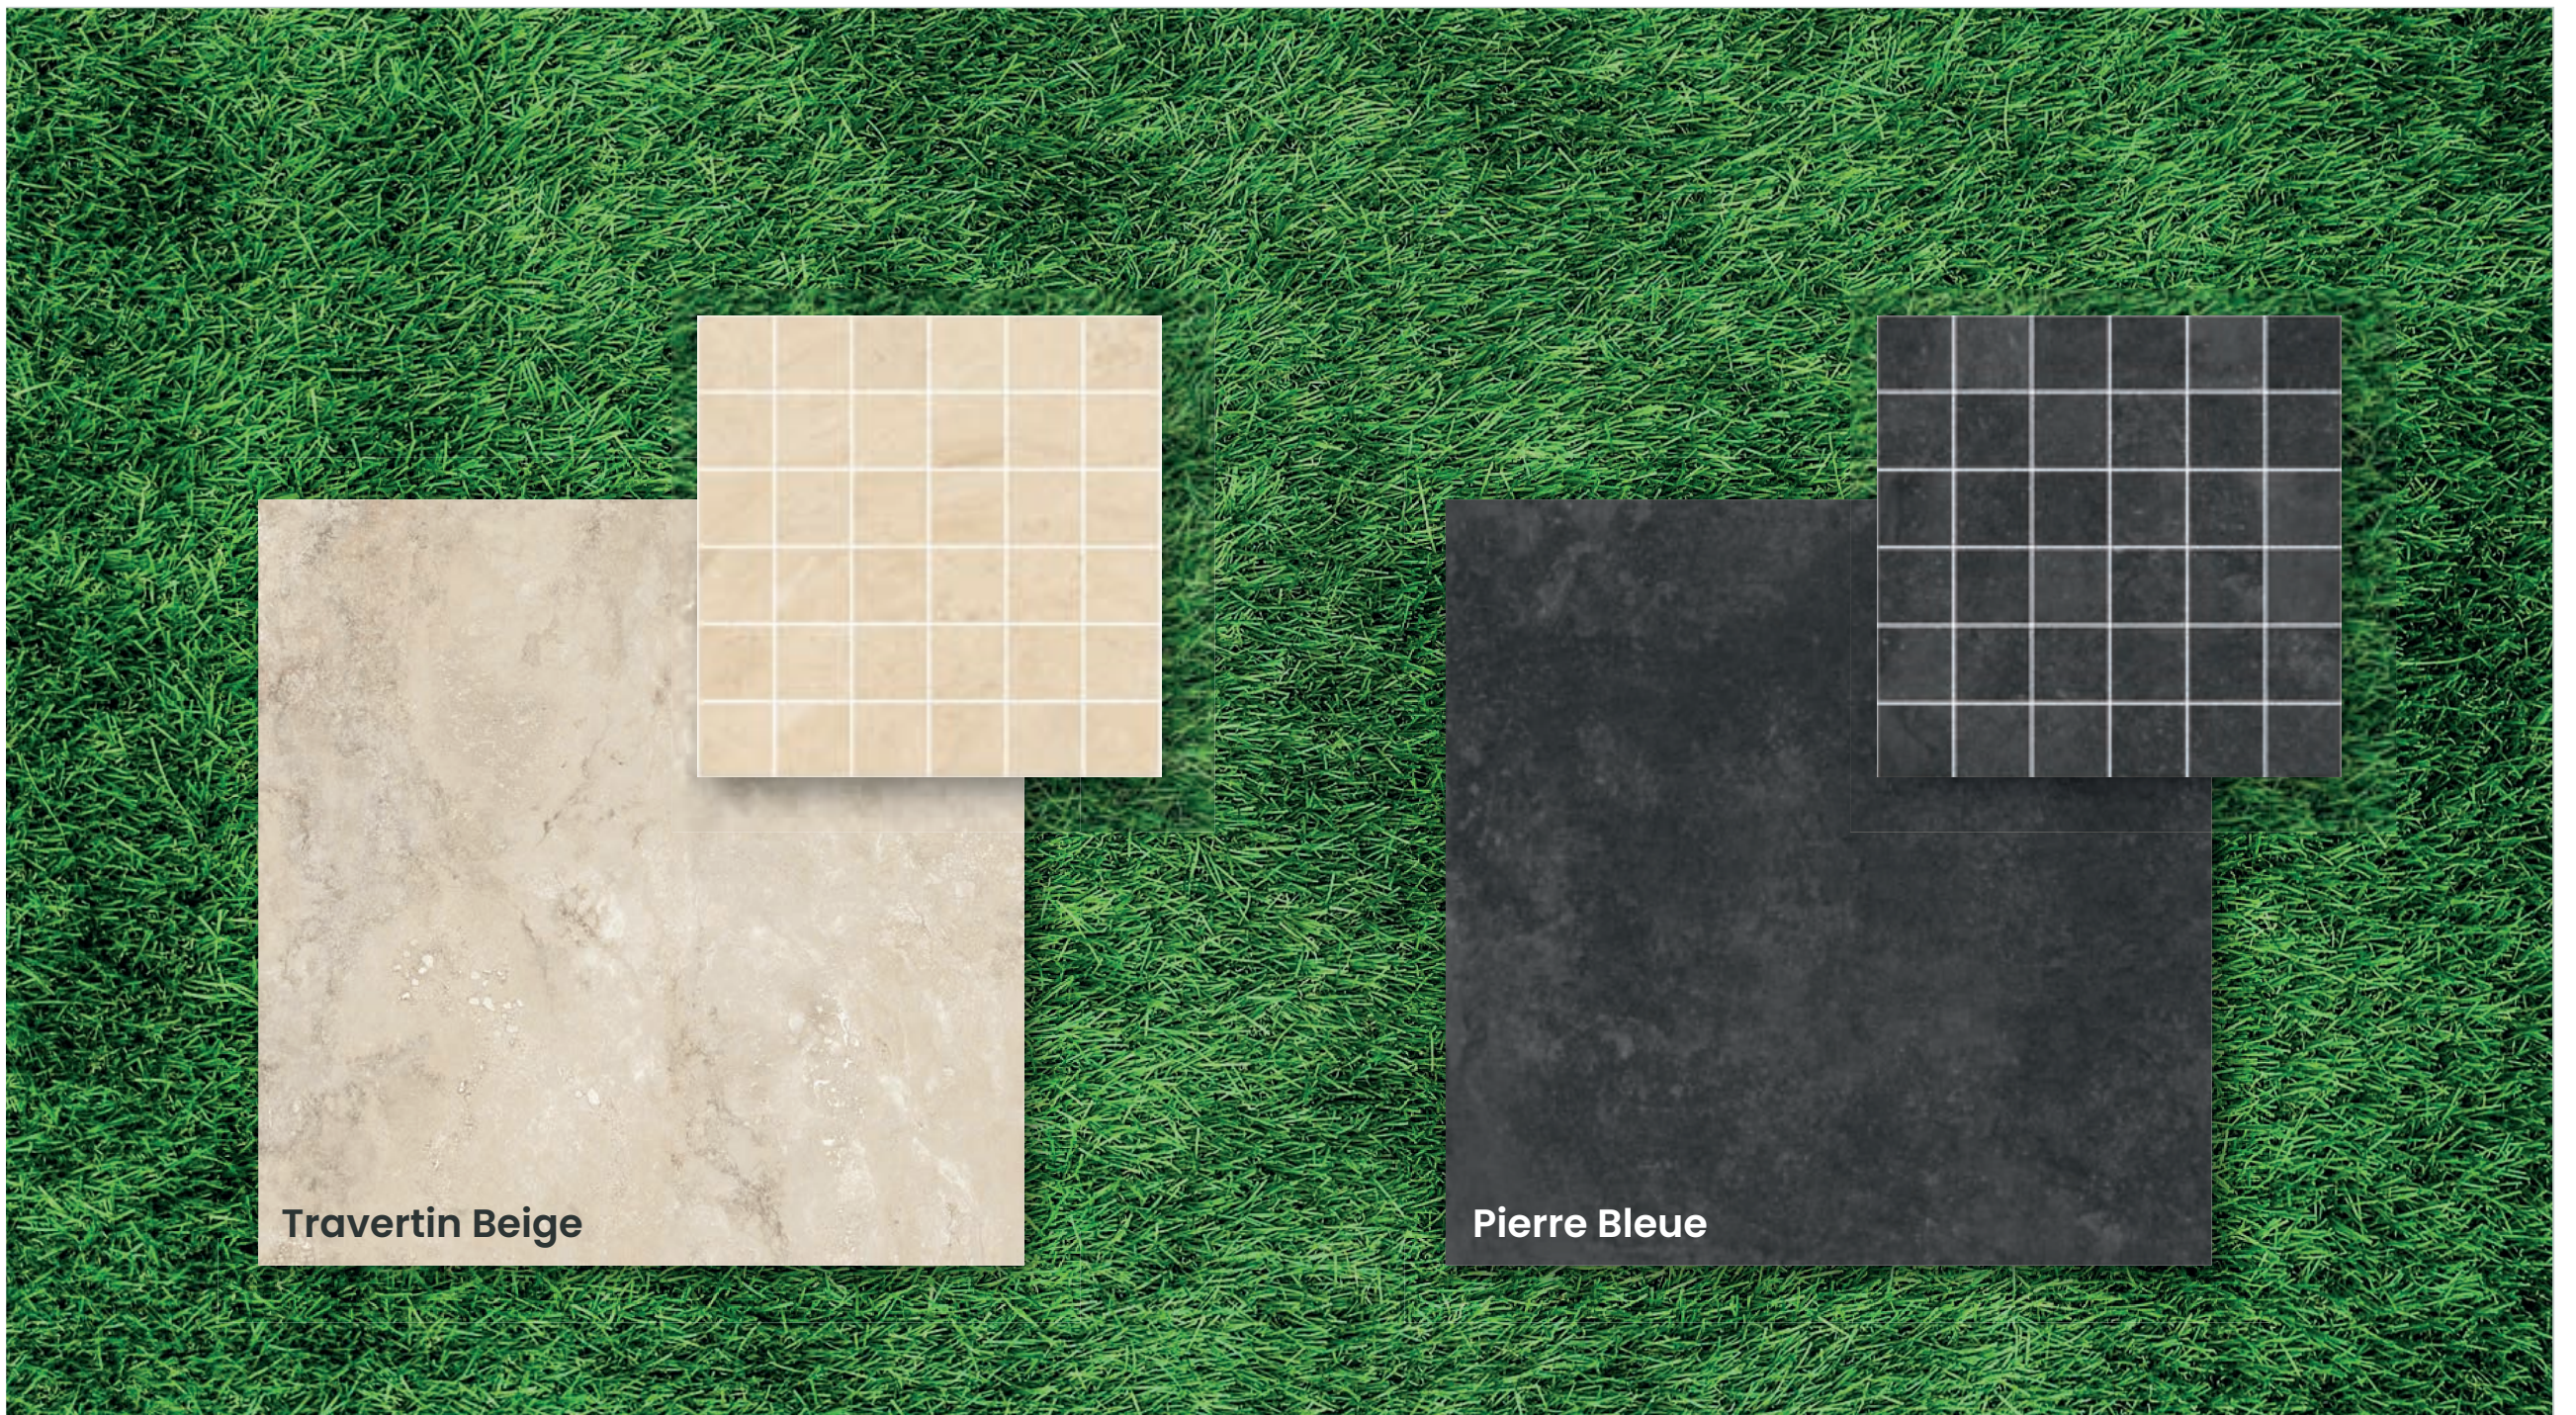

Interior/
Exterior

Medium
Variation

Rectified

Residential
Traffic

24 x 24 & 2 x 2

TRADITION

Travertin Beige

Pierre Bleue