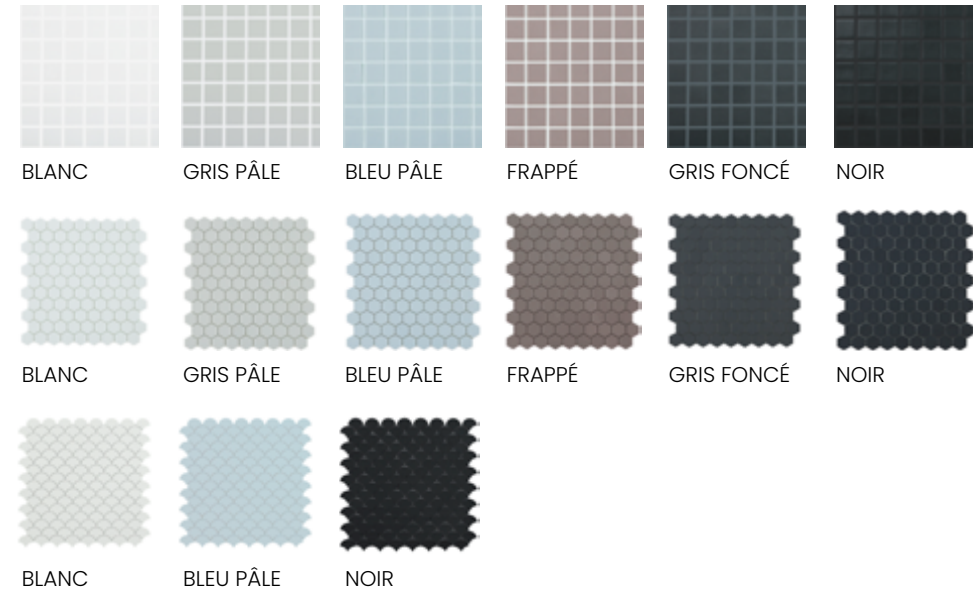

NOLITA

NOLITA - GRIS CENDRÉ

BLANC

PERLE

GRIS CENDRÉ

TERRE CUITE

SOLEIL

BRUN

NOLITA

2 x 18

Joints of minimum 5 mm are recommended for this products.

Porcelain
From Italy

Wall/
Floor

Interior/
Exterior

Strong
Variation

Semi-
Commercial
Traffic

The Nolita porcelain collection adopts a modernized brick look, available in ultra-trendy and timeless colors.

The advantage of this ceramic is that, unlike real brick, it can be installed in any room of the house, both indoors and outdoors.

NORDIC - MIX

NORDIC - NOIR.HEX

SOUL

SOUL - BLANC

BLANC

TURQUOISE

VERT

SOUL