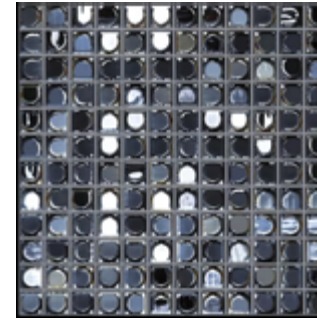

NOIR

AURA

1 x 1

Recycled Glass From Spain

Wall/ Floor

Interior/ Exterior

Low Variation

Residential Traffic

The radiance of the Aura collection will shine in your space. This shimmering mosaic, made of recycled glass, will bring a unique ambiance to your decor; its fragments will capture light to create a play of reflections that is both unique and captivating.