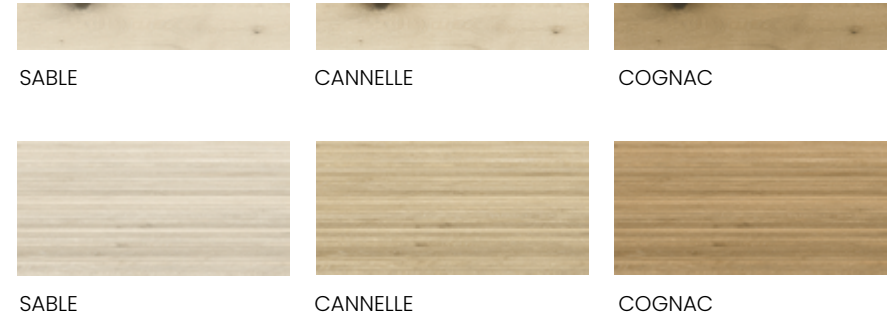

KORA

The unique combination of the ribbed texture and the wood-like appearance of the Kora collection makes it essential for re-creating a contemporary atmosphere inspired by Japandi style.

These tiles offer a zen aesthetic, striking a harmonious balance between the warmth of simulated wood and sleek design, ideal for a modern and minimalist environment.