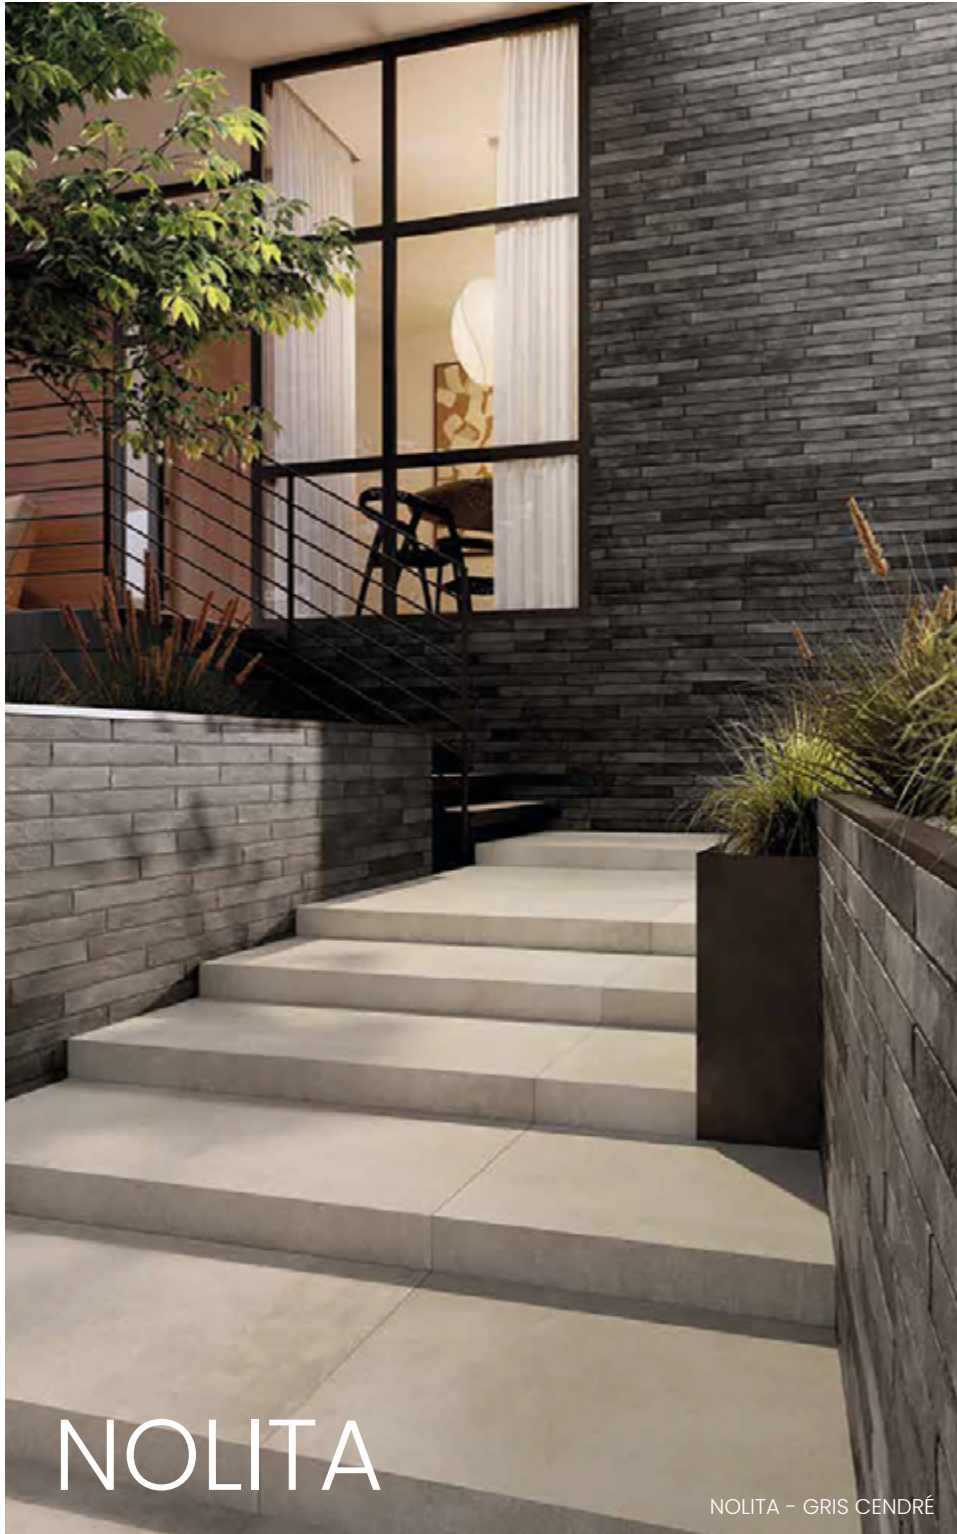

BLANC

BIJOU

0,5 x 1

Recycled
Glass From
Spain

Wall
Only

Interior/
Exterior

Low
Variation

The Bijou: a collection of white mosaic made of recycled glass, with its own distinctive style. Offering a dynamic alternative to the classic white backsplash, it will bring a touch of light and brilliance to your decor.

These tiles offer a zen aesthetic, striking a harmonious balance between the warmth of simulated wood and sleek design, ideal for a modern and minimalist environment.

KORA - COGNAC

KORA - COGNAC

KORA - SABLE